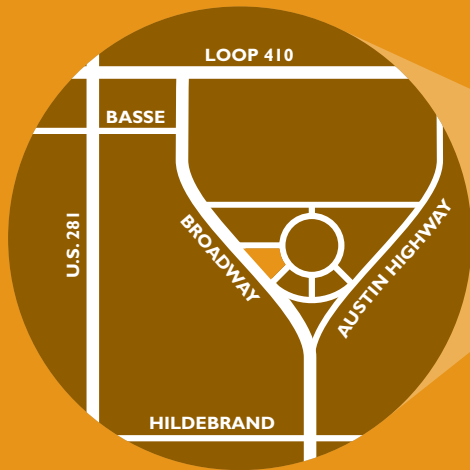

To get to Mexico, take Broadway.

FOOD ON THE FLY:

PALOMA BLANCA TO-GO

To-Go pickup: Simply drive around behind the restaurant and pull under the canopy. We'll come out to your vehicle, place your order in your back seat, make change at your car door, and you'll be on your way!

ACCESS FROM DOWNTOWN:

Take Broadway north about 2 ½ miles from downtown. About one block north of the Austin Highway intersection, where Broadway makes a sharp bend to the right, you will see the Paloma Blanca sign on your right.

INTERSTATE ACCESS:

Take 37/Hwy. 281/McAllister Freeway to the Hildebrand exit. Turn East on Hildebrand, and go down the hill about 1/2 a mile to Broadway. Turn left onto Broadway going north. About one block north of the Austin Highway intersection, where Broadway makes a sharp bend to the right, you will see the Paloma Blanca sign on your right.